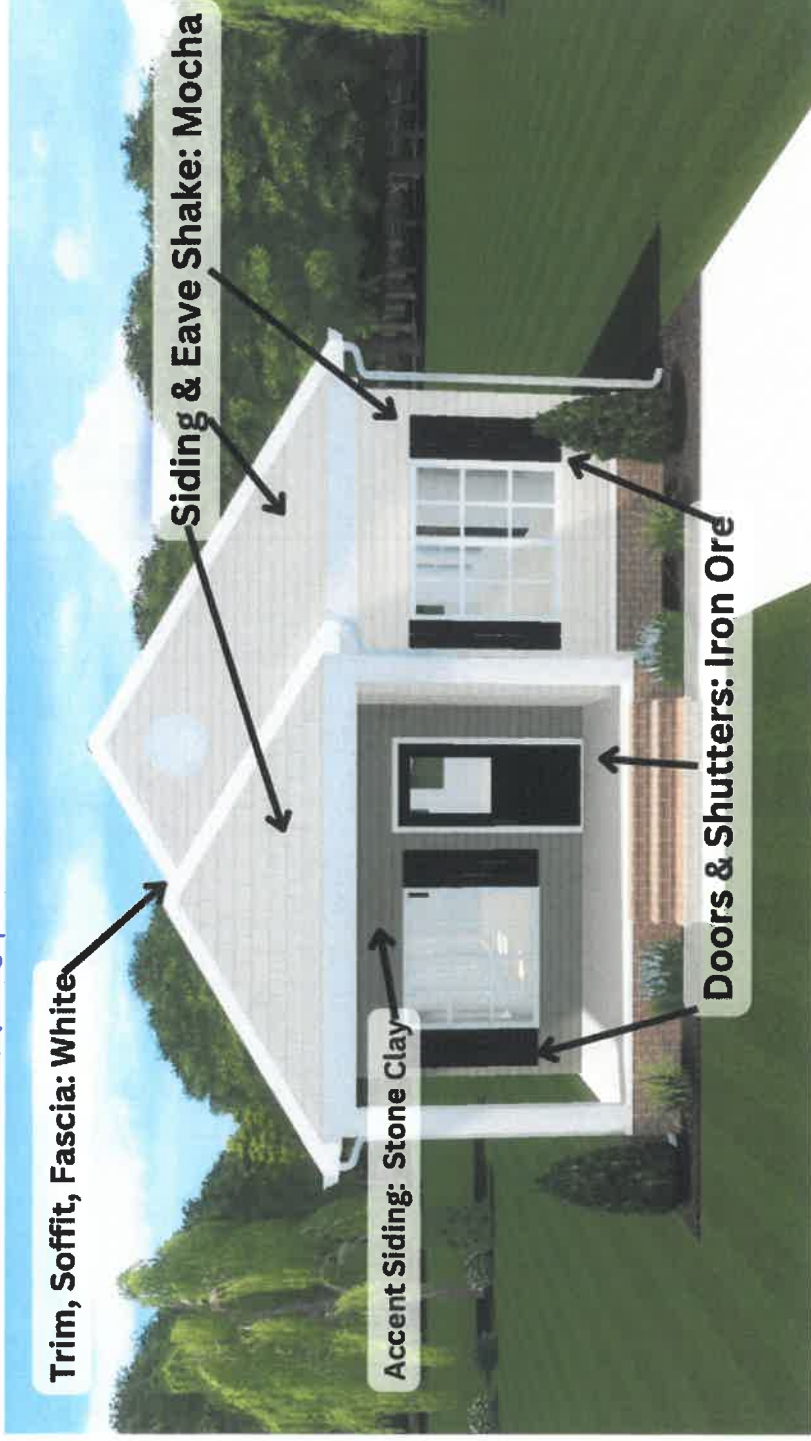

220 High St

Rock Hill, SC

220 HIGH ST

ROCK HILL, SC 29730

FLOORPLAN

Adkinson Plan

EXTERIOR MATERIALS

Vinyl

NOTES

- (Accent Siding)
Front Porch Front
- Only Stone Clay
- Siding & Eave Shake
Mocha
- Trim, Fascia, Soffit
Gutters White
- Doors & Shutters
SW Iron ~~DR~~
- _____
- _____
- _____
- _____

INTERIOR MATERIALS