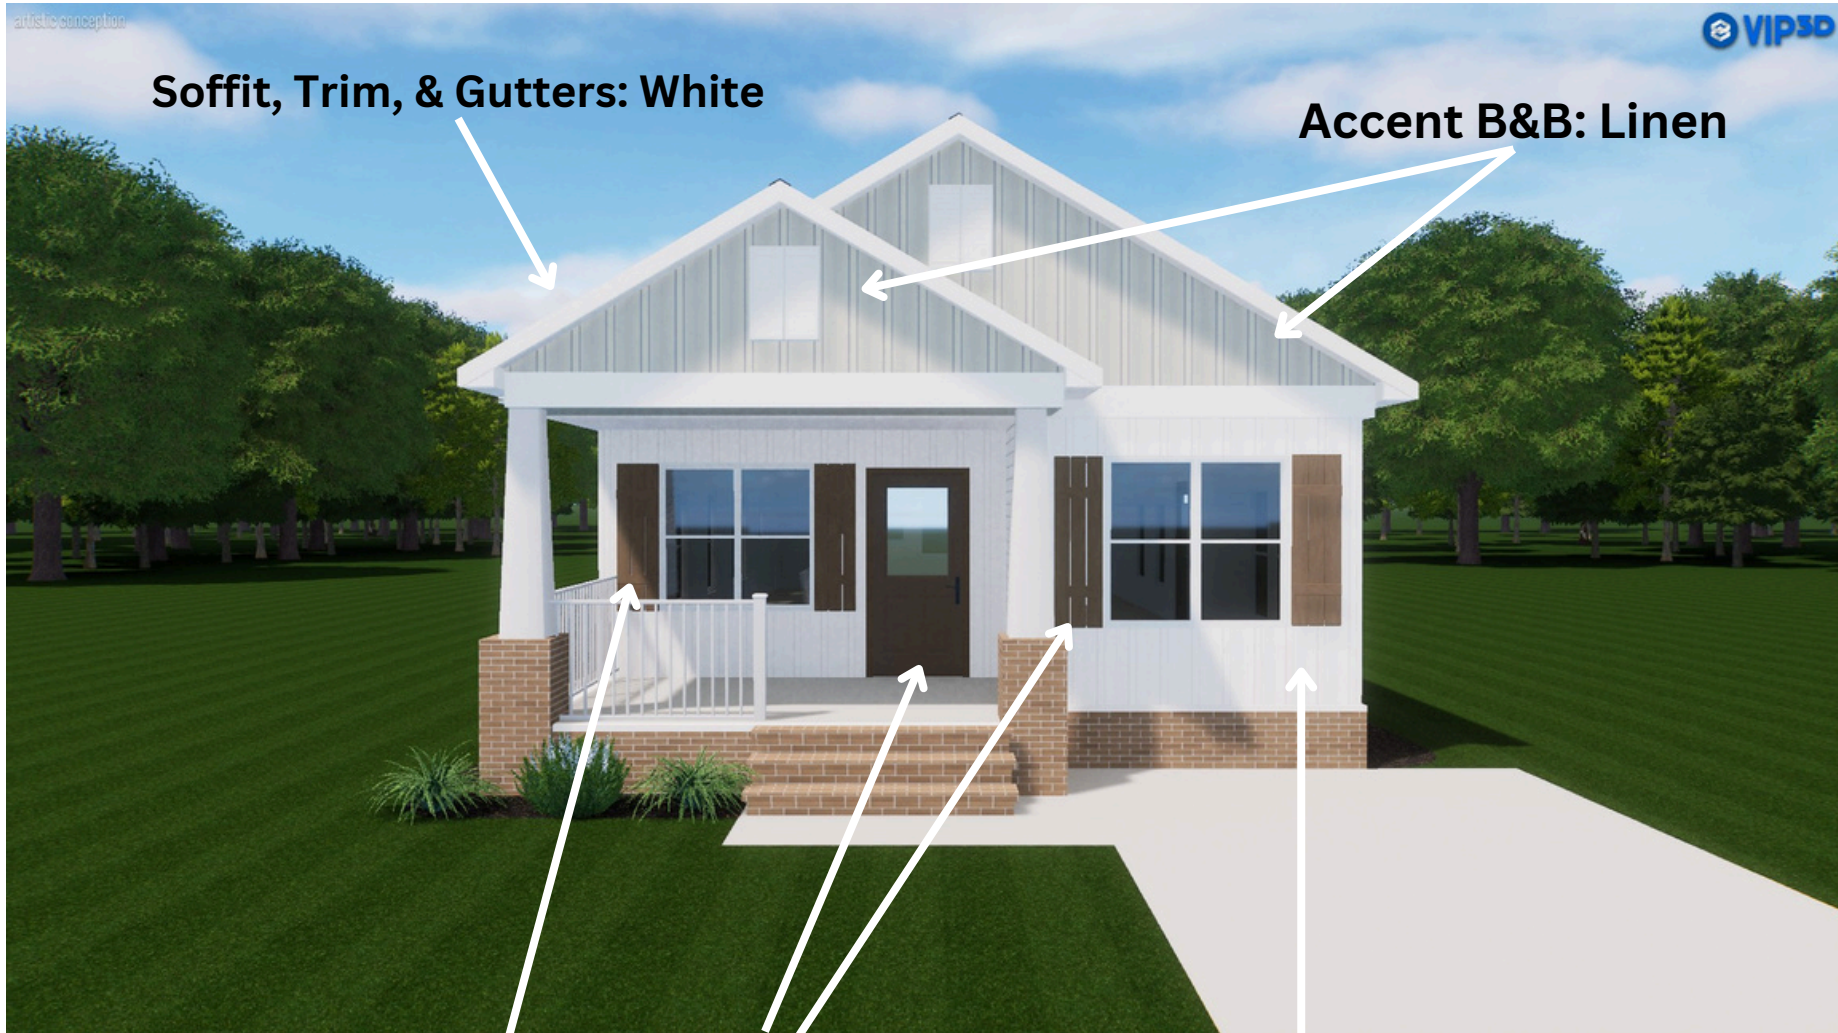

# 540 Porter Road, Rock Hill, South Carolina 29730

## The Adkinson Narrow

Soffit, Trim, & Gutters: White

Accent B&B: Linen

Doors & Shutters: SW 7055 Enduring  
Bronze

Accent B&B Along Front Only: White  
Horizontal Siding on Sides & Back: White