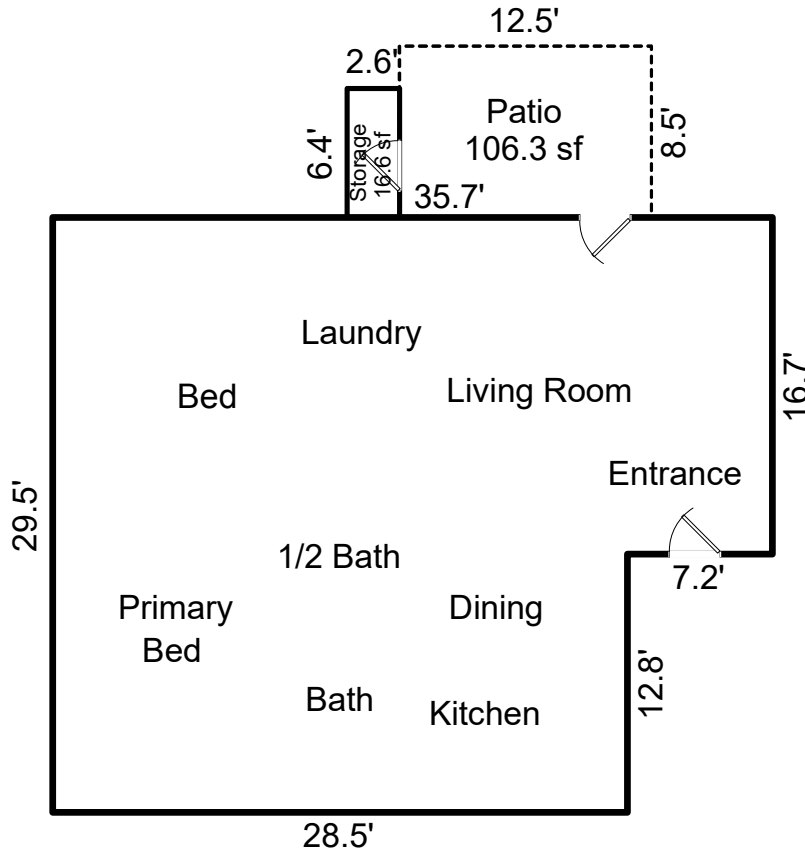

DIAGRAM

**Main Floor
961 sf**

Sketch by ApexSketch

AREA CALCULATIONS SUMMARY

Code	Description	Factor	Net Size	Perimeter	Net Totals
GLA1	Main Floor	1.0	961.0	130.4	961.0
OTH	Storage	1.0	16.6	18.0	16.6
P/P	Patio	1.0	106.3	42.0	106.3

**Total HLA 961 sqft
Total Measured 1,084 sqft**

Net LIVABLE cnt 1 (rounded) 961

COMMENT TABLE 1

For a more accurate measurement, I use the Official ANSI Z765-2021 Handbook and the current "North Carolina Residential Square Footage Guideline" approved by the American National Standards Institute (ANSI) and recognized by the North Carolina Real Estate Commission for single-family dwellings and townhouses for both North and South Carolina when measuring

COMMENT TABLE 2

*Measurements for marketing and informational purposes.
 *Doors, stairs, and fireplace locations are approximate.
 *Room locations are approximate.
 *All measurements are rounded to the nearest tenth of an inch.