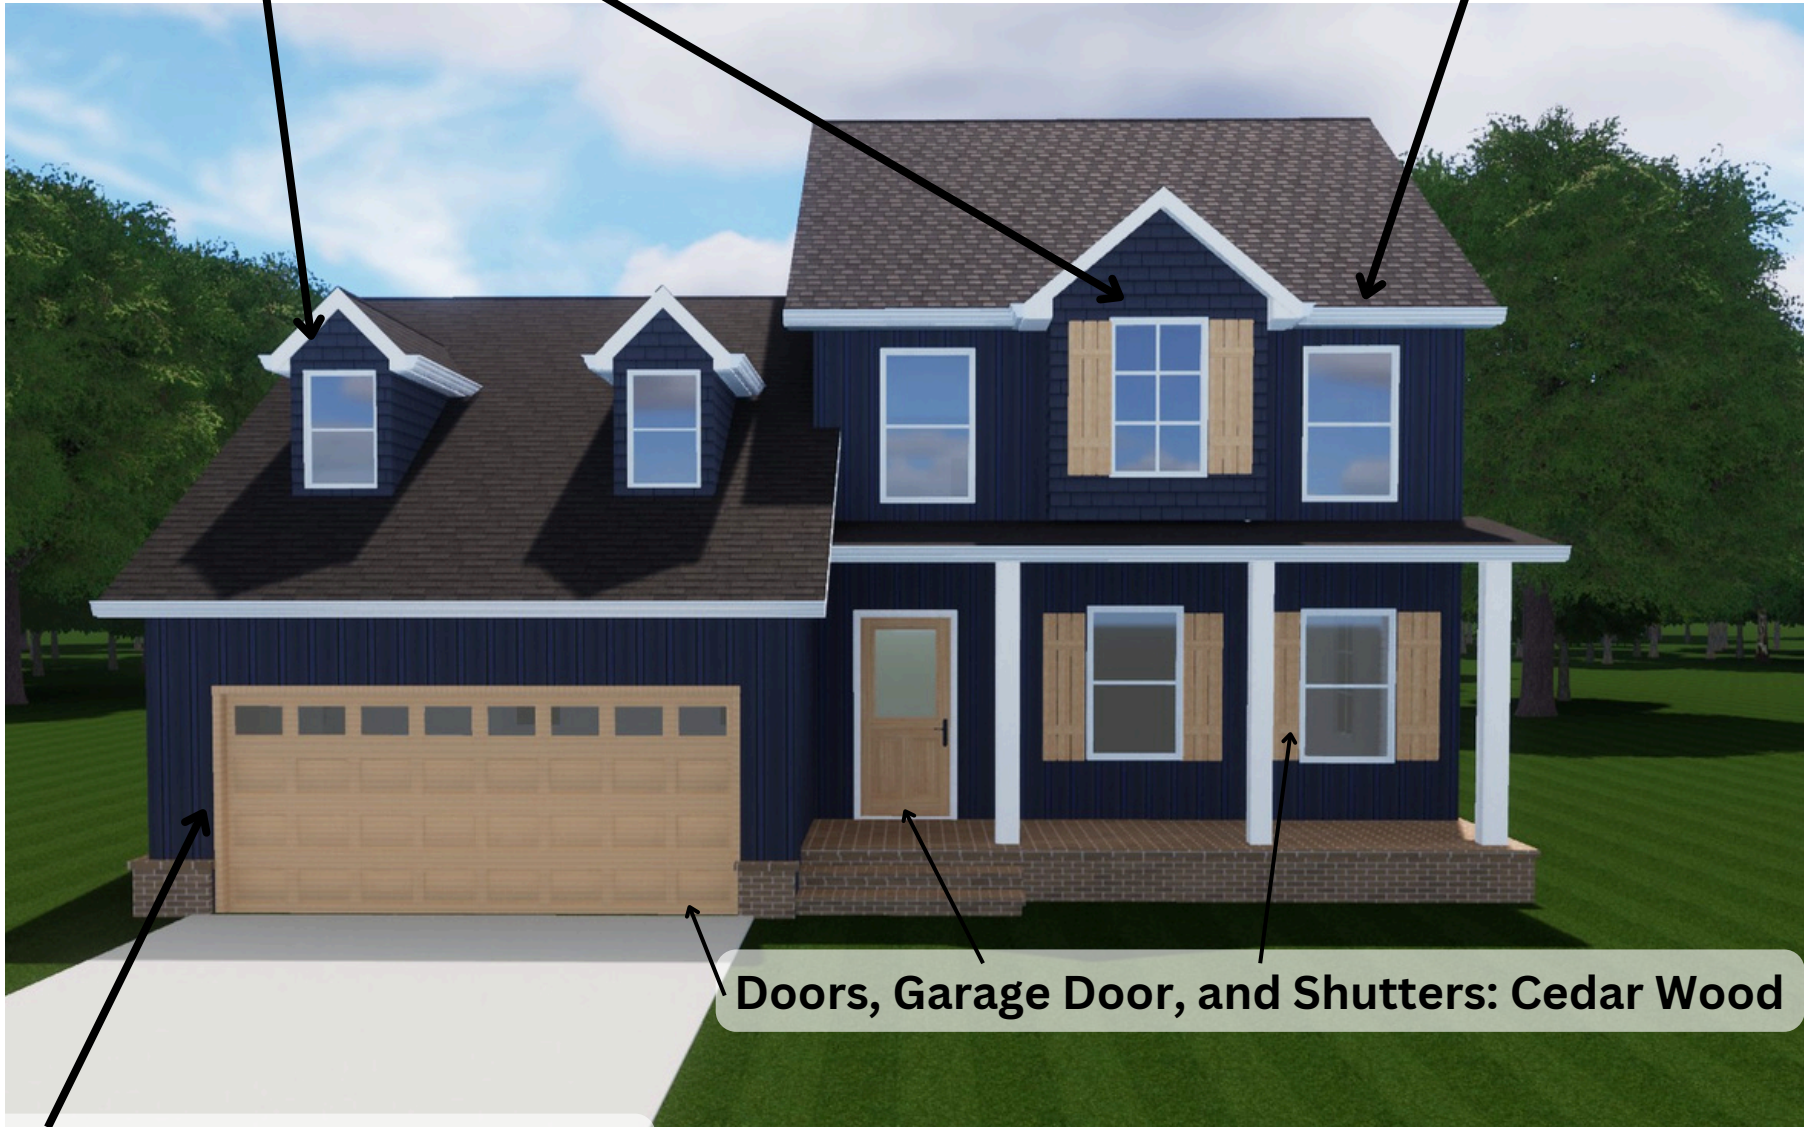

1981 Ripple Rock Rd, Fort Mill, SC 29715

Accent Shake: Indigo

Trim, Soffit, Fascia, Gutters: White

Doors, Garage Door, and Shutters: Cedar Wood

B&B Along Front Only: Indigo

Horizontal Siding on Sides & Back: Indigo