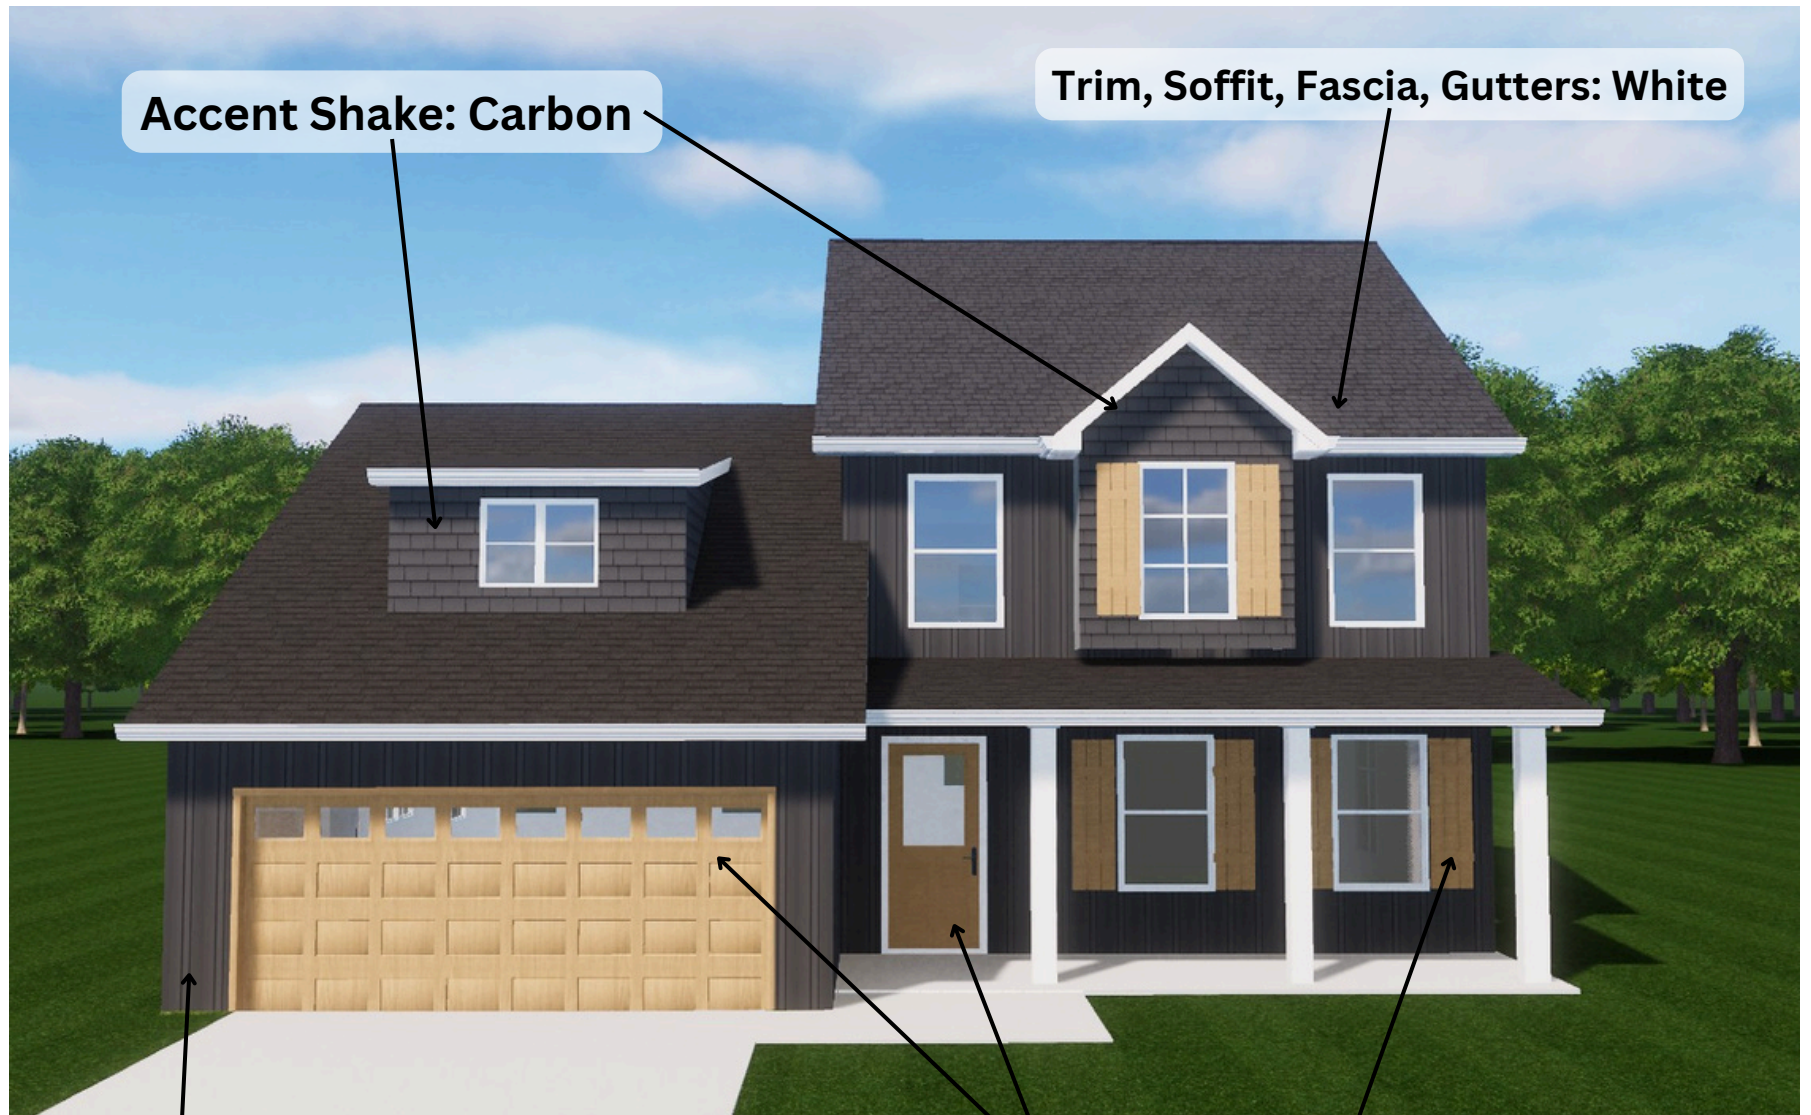

**4218 Old Monroe Marshville Rd, Wingate, NC
28174**

Accent Shake: Carbon

Trim, Soffit, Fascia, Gutters: White

B&B Along Front Only: Carbon

Doors, Garage Door, and Shutters: Cedar

Horizontal Siding on Sides & Back: Carbon